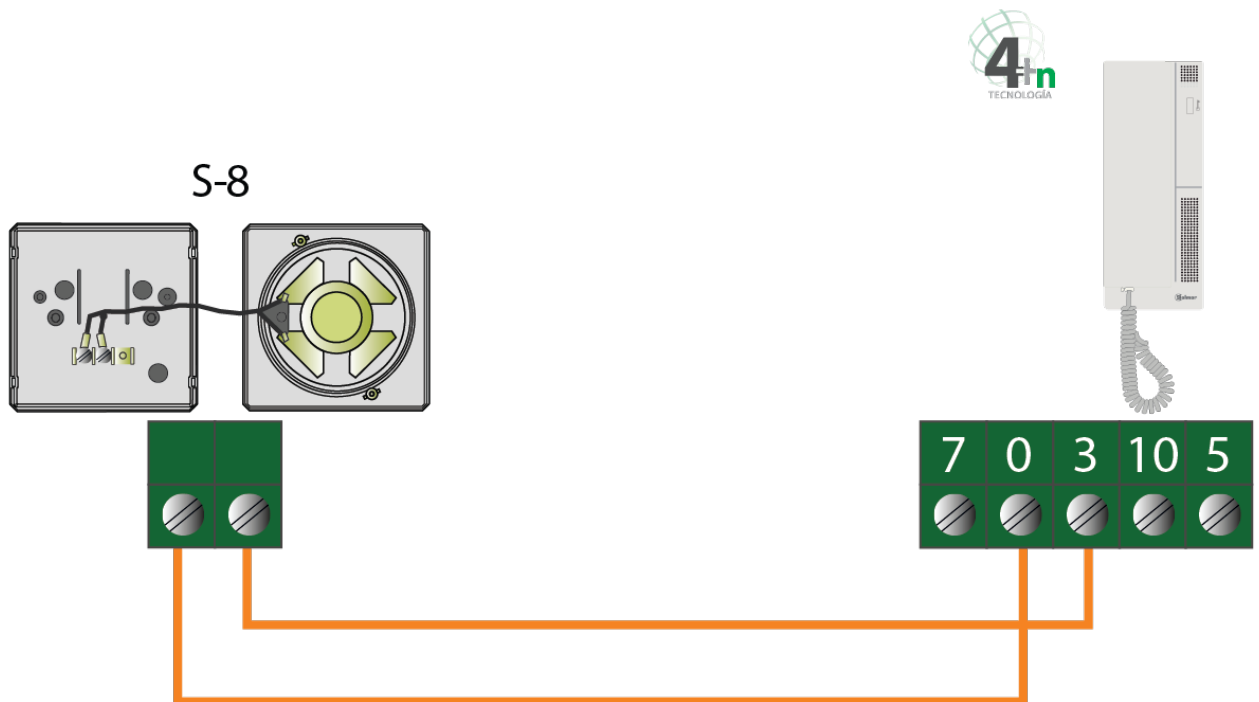

S-8 call repeater

Telephones with electronic call