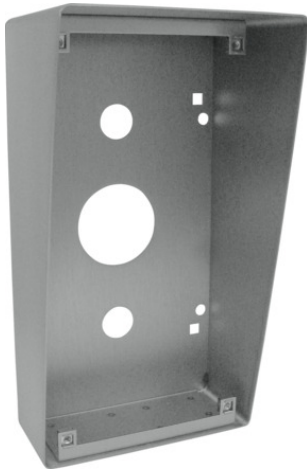

7871/INOX surface box with integrated rain shield

Reference: 7871 INOX
Product code: 11797871
EAN code: 8429898010007

Main characteristics

- For 7403/INOX Color and 6403/INOX Rock Inox door panels.
- 1.5mm. thick ANSI 304 stainless steel.
- Does not use embedding box.

Dimensions: 160(W) x 295(H) x 65 to 115(D) mm.

Visit in the website: <https://golmar.es/products/7871-inox>