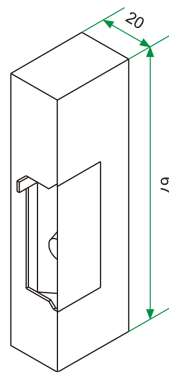

CV-24P/UNI lock release

Reference: CV-24P/UNI
Product code: 20600252
EAN code: 8429898015316

Main characteristics

- **Automatic operation**, which enables the door to be opened with one press of the lock release push button of the apartment unit, and becomes locked again once the door is closed.
- **Stainless steel medium size shield**
- Casing manufactured in 2mm. thick pressure injected light alloy, with a **height of 67mm. only.**
- Adjustable bolt on all models, allowing 3 mm. precision.
- **Dual operation voltage** from 8 to **12V a.c.** (750mA consumption) or **d.c.** (300mA consumption).

Additional information

▪ Dimensions:

Shield

Mechanism

Accessories

- SU surface shield

Visit in the website: <https://golmar.es/products/automatic-dual-a-c-d-c-lock-release-cv24p-uni>